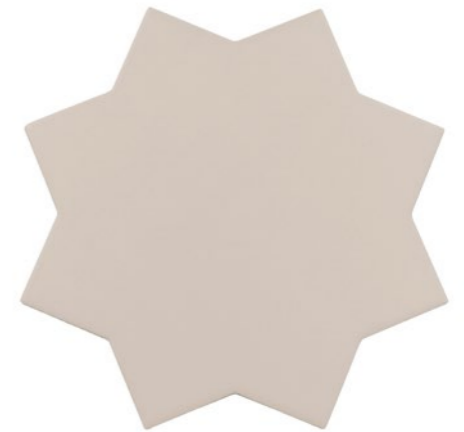

MIR[®]
Porcelain
& Ceramic
Collections

Designs for your lifestyle

Tangier

Tangier

TANGIER CROSS COTTO
Code: TNG-CR-COT
Size: 4.72x4.72"

TANGIER STAR COTTO
Code: TNG-STR-COT
Size: 6.6x6.6"

TANGIER STAR BLACK
Code: TNG-STR-BLK
Size: 6.6x6.6"

TANGIER CROSS BLACK
Code: TNG-CR-BLK
Size: 4.72x4.72"

Name	Code	Material	Size	Surface	Thickness	Packing	SqFt/Box	Weight/Box
Tangier Cross	TNG-CR	Porcelain	4.72x4.72"	Matte		34 pcs/box	5.31	18.5
Tangier Star	TNG-STR	Porcelain	6.6x6.6"	Matte		34 pcs/box	5.31	23.5

TANGIER CROSS TAUPE
Code: TNG-CR-TPE
Size: 4.72x4.72"

TANGIER STAR TAUPE
Code: TNG-STR-TPE
Size: 6.6x6.6"

TANGIER STAR GREEN
Code: TNG-STR-GRN
Size: 6.6x6.6"

TANGIER CROSS GREEN
Code: TNG-CR-GRN
Size: 4.72x4.72"