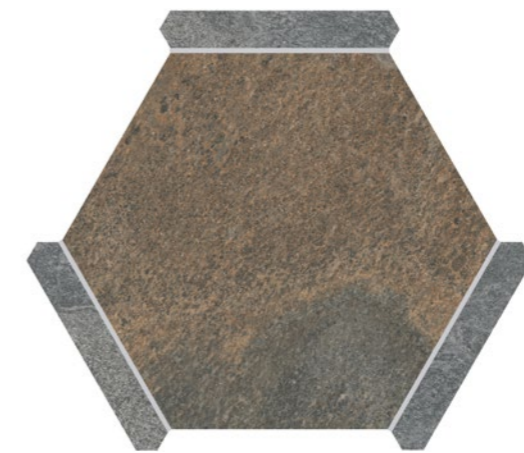

# ENCADRE

**ENCADRE COTTO**  
Code: ENC-COT  
Size: 8.66x9.84"

**ENCADRE HAYA GRIS**  
Code: ENC-HAY-GRS  
Size: 8.66x9.84"

Product Name	Material	Surface	Sheet Size	Chip Size	Thickness	Packing	Sheet or piece Coverage sq.ft	Sold By	Sq.Ft/box	Weight/Sheet or sq.ft	Weight/Box
Encadre Cotto	Porcelain	Matte	8.66x9.84"	8.66x9.84"	5/16"	18 pcs/box	0.449	box	8.073	3.67	29.6
Encadre Haya Gris	Porcelain	Matte	8.66x9.84"	8.66x9.84"	5/16"	18 pcs/box	0.449	box	8.073	3.67	29.6

# ENCADRE

**ENCADRE CENIZA**  
Code: ENC-CEN  
Size: 8.66x9.84"

**ENCADRE GRAFITO**  
Code: ENC-GRF  
Size: 8.66x9.84"

Product Name	Material	Surface	Sheet Size	Chip Size	Thickness	Packing	Sheet or piece Coverage sq.ft	Sold By	Sq.Ft/box	Weight/Sheet or sq.ft	Weight/Box
Encadre Ceniza	Porcelain	Matte	8.66x9.84"	8.66x9.84"	5/16"	18 pcs/box	0.449	box	8.073	3.67	29.6
Encadre Grafito	Porcelain	Matte	8.66x9.84"	8.66x9.84"	5/16"	18 pcs/box	0.449	box	8.073	3.67	29.6

**ENCADRE LANCELOT WHITE**  
Code: ENC-LAN-WHT  
Size: 8.66x9.84"

**ENCADRE SLATE GRANITE**  
Code: ENC-SLT-GRT  
Size: 8.66x9.84"

**ENCADRE SLATE OXIDO**  
Code: ENC-SLT-OXD  
Size: 8.66x9.84"

Product Name	Material	Surface	Sheet Size	Chip Size	Thickness	Packing	Sheet or piece Coverage sq.ft	Sold By	Sq.Ft/box	Weight/Sheet or sq.ft	Weight/Box
Encadre Lancelot White	Porcelain	Matte	8.66x9.84"	8.66x9.84"	5/16"	18 pcs/box	0.449	box	8.073	3.67	29.6
Encadre Slate Granite	Porcelain	Matte	8.66x9.84"	8.66x9.84"	5/16"	18 pcs/box	0.449	box	8.073	3.67	29.6
Encadre Slate Oxido	Porcelain	Matte	8.66x9.84"	8.66x9.84"	5/16"	18 pcs/box	0.449	box	8.073	3.67	29.6