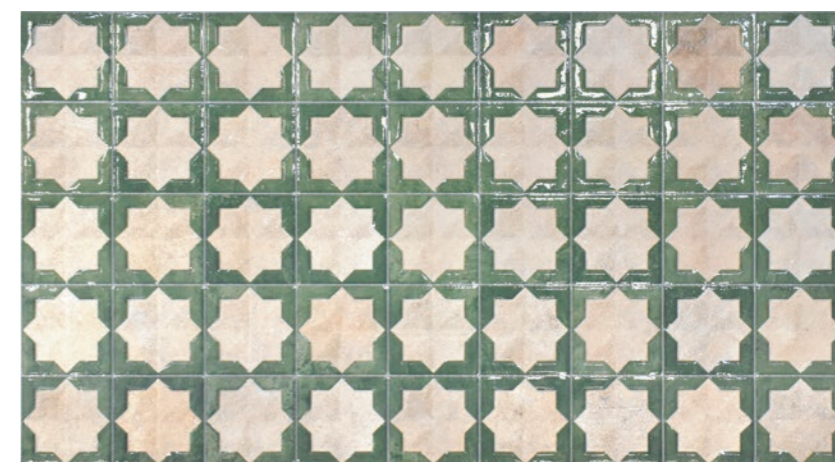

**Alcazar White 12x22**  
Code: ALZ-WHT-1222  
Size: 12.2x22"

**Alcazar Cotto 12x22**  
Code: ALZ-COT-1222  
Size: 12.2x22"

Code	Name	Material	Size	Thickness	Surface	Packing	SqFt/Box	Weight/Box
ALZ-WHT-1222	Alcazar White 12x22	Porcelain	12.2x22"	3/8"	Matte with Gloss Details	7 pcs/box	13.025	57.00
ALZ-COT-1222	Alcazar Cotto 12x22	Porcelain	12.2x22"	3/8"	Matte with Gloss Details	7 pcs/box	13.025	57.00

**Alcazar Aqua 12x22**  
Code: ALZ-AQ-1222  
Size: 12.2x22"

**Alcazar Emerald 12x22**  
Code: ALZ-EMR-1222  
Size: 12.2x22"

Code	Name	Material	Size	Thickness	Surface	Packing	SqFt/Box	Weight/Box
ALZ-AQ-1222	Alcazar Aqua 12x22	Porcelain	12.2x22"	3/8"	Matte with Gloss Details	7 pcs/box	13.025	57.00
ALZ-EMR-1222	Alcazar Emerald 12x22	Porcelain	12.2x22"	3/8"	Matte with Gloss Details	7 pcs/box	13.025	57.00