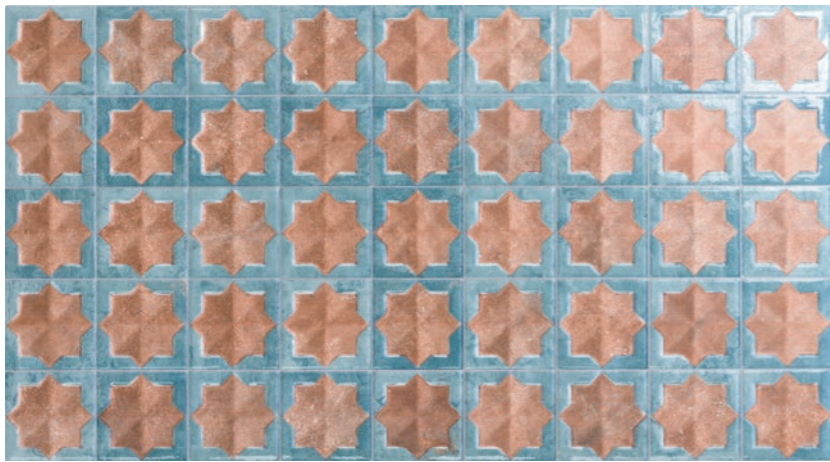

**Alcazar Aqua 12x22**  
Code: ALZ-AQ-1222  
Size: 12.2x22"

**Alcazar Emerald 12x22**  
Code: ALZ-EMR-1222  
Size: 12.2x22"

Code	Name	Material	Size	Thickness	Surface	Packing	SqFt/Box	Weight/Box
ALZ-AQ-1222	Alcazar Aqua 12x22	Porcelain	12.2x22"	3/8"	Matte with Gloss Details	7 pcs/box	13.025	57.00
ALZ-EMR-1222	Alcazar Emerald 12x22	Porcelain	12.2x22"	3/8"	Matte with Gloss Details	7 pcs/box	13.025	57.00

**Alcazar Terra 12x22**  
Code: ALZ-TER-1222  
Size: 12.2x22"

Code	Name	Material	Size	Thickness	Surface	Packing	SqFt/Box	Weight/Box
ALZ-TER-1222	Alcazar Terra 12x22	Porcelain	12.2x22"	3/8"	Matte with Gloss Details	7 pcs/box	13.025	57.00

**Alcazar Arena 18x18**  
Code: ALZ-AR-1818  
Size: 17.4x17.4"

**Alcazar Cotto 18x18**  
Code: ALZ-COT-1818  
Size: 17.4x17.4"

Code	Name	Material	Size	Thickness	Surface	Packing	SqFt/Box	Weight/Box
ALZ-AR-1818	Alcazar Arena 18x18	Porcelain	17.4x17.4"	3/8"	Matte	7 pcs/box	14.747	64.00
ALZ-COT-1818	Alcazar Cotto 18x18	Porcelain	17.4x17.4"	3/8"	Matte	7 pcs/box	14.747	64.00