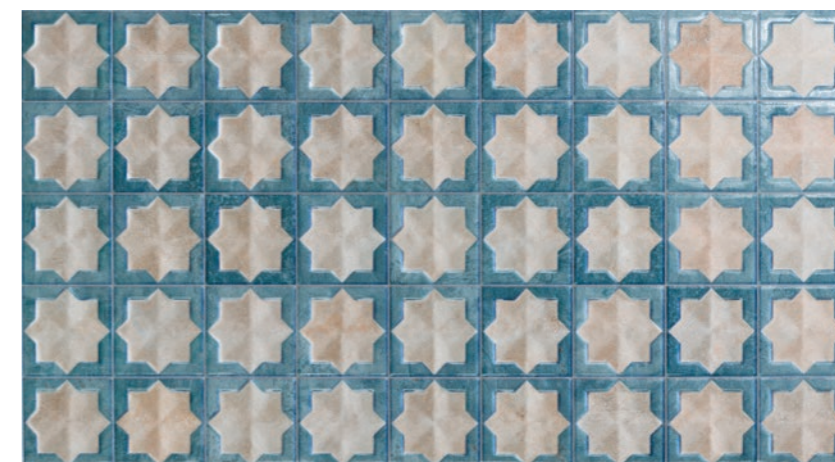

**Alcazar White 12x22**  
Code: ALZ-WHT-1222  
Size: 12.2x22"

**Alcazar Cotto 12x22**  
Code: ALZ-COT-1222  
Size: 12.2x22"

Code	Name	Material	Size	Thickness	Surface	Packing	SqFt/Box	Weight/Box
ALZ-WHT-1222	Alcazar White 12x22	Porcelain	12.2x22"	3/8"	Matte with Gloss Details	7 pcs/box	13.025	57.00
ALZ-COT-1222	Alcazar Cotto 12x22	Porcelain	12.2x22"	3/8"	Matte with Gloss Details	7 pcs/box	13.025	57.00

**Alcazar Aqua 12x22**  
Code: ALZ-AQ-1222  
Size: 12.2x22"

**Alcazar Emerald 12x22**  
Code: ALZ-EMR-1222  
Size: 12.2x22"

Code	Name	Material	Size	Thickness	Surface	Packing	SqFt/Box	Weight/Box
ALZ-AQ-1222	Alcazar Aqua 12x22	Porcelain	12.2x22"	3/8"	Matte with Gloss Details	7 pcs/box	13.025	57.00
ALZ-EMR-1222	Alcazar Emerald 12x22	Porcelain	12.2x22"	3/8"	Matte with Gloss Details	7 pcs/box	13.025	57.00