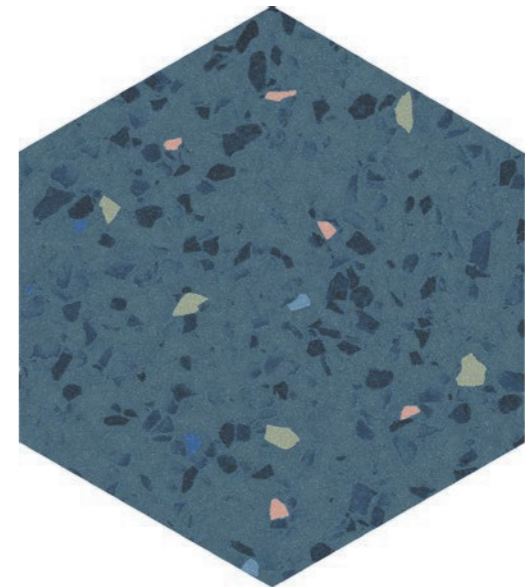

# TERRA

Terra White Speckled  
Size: 8.1x9.25"

Terra Pepper Speckled  
Size: 8.1x9.25"

Terra Multicolor Speckled  
Size: 8.1x9.25"

Product Name	Material	Surface	Sheet Size	Chip Size	Thickness	Packing	Sheet or piece Coverage sq.ft	Sold By	Sq.Ft/box	Weight/Sheet or sq.ft	Weight/Box
Terra White Speckled	Porcelain	Matte	8"	8.1x9.25"	5/16"	25 pcs/box	0.397	box	9.93	3.83	38
Terra Pepper Speckled	Porcelain	Matte	8"	8.1x9.25"	5/16"	25 pcs/box	0.397	box	9.93	3.83	38
Terra Multicolor Speckled	Porcelain	Matte	8"	8.1x9.25"	5/16"	25 pcs/box	0.397	box	9.93	3.83	38

# TERRA

Terra Grey Speckled  
Size: 8.1x9.25"

Terra Blue Speckled  
Size: 8.1x9.25"

Product Name	Material	Surface	Sheet Size	Chip Size	Thickness	Packing	Sheet or piece Coverage sq.ft	Sold By	Sq.Ft/box	Weight/Sheet or sq.ft	Weight/Box
Terra Grey Speckled	Porcelain	Matte	8"	8.1x9.25"	5/16"	25 pcs/box	0.397	box	9.93	3.83	38
Terra Blue Speckled	Porcelain	Matte	8"	8.1x9.25"	5/16"	25 pcs/box	0.397	box	9.93	3.83	38