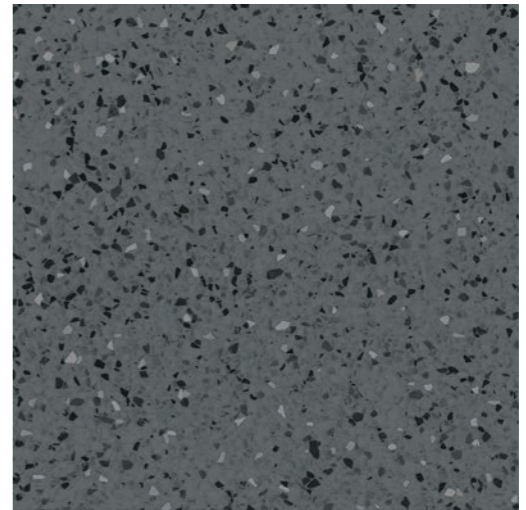

# TERRA

Terra White Speckled 24x24  
Size: 23.94x23.94"

Terra Blue Speckled 24x24  
Size: 23.94x23.94"

Product Name	Material	Surface	Sheet Size	Chip Size	Thickness	Packing	Sheet or piece Coverage sq.ft	Sold By	Sq.Ft/box	Weight/Sheet or sq.ft	Weight/Box
Terra White Speckled 24x24	Porcelain	Matte	23.94x23.94"	23.94x23.94"	5/16"	4 pcs/box	3.983	box	15.93		
Terra Blue Speckled 24x24	Porcelain	Matte	23.94x23.94"	23.94x23.94"	5/16"	4 pcs/box	3.983	box	15.93		

# TERRA

Terra Multicolor Speckled 24x24  
Size: 23.94x23.94"

Product Name	Material	Surface	Sheet Size	Chip Size	Thickness	Packing	Sheet or piece Coverage sq.ft	Sold By	Sq.Ft/box	Weight/Sheet or sq.ft	Weight/Box
Terra Multicolor Speckled 24x24	Porcelain	Matte	23.94x23.94"	23.94x23.94"	5/16"	4 pcs/box	3.983	box	15.93		

Terra Pepper Speckled 24x24  
Size: 23.94x23.94"

Terra Grey Speckled 24x24  
Size: 23.94x23.94"

Product Name	Material	Surface	Sheet Size	Chip Size	Thickness	Packing	Sheet or piece Coverage sq.ft	Sold By	Sq.Ft/box	Weight/Sheet or sq.ft	Weight/Box
Terra Pepper Speckled 24x24	Porcelain	Matte	23.94x23.94"	23.94x23.94"	5/16"	4 pcs/box	3.983	box	15.93		
Terra Grey Speckled 24x24	Porcelain	Matte	23.94x23.94"	23.94x23.94"	5/16"	4 pcs/box	3.983	box	15.93		