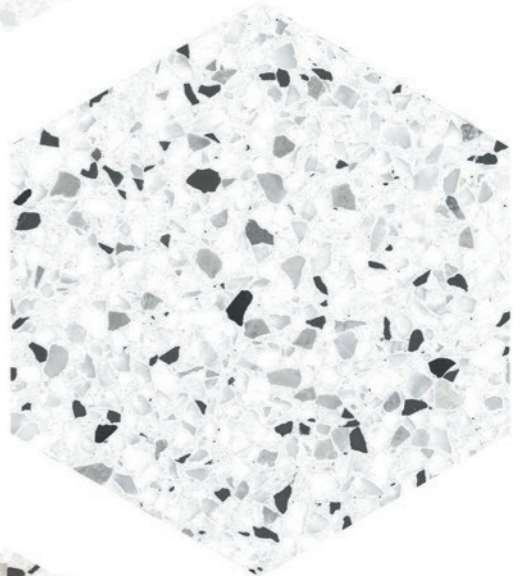

Terra Pepper Speckled
Size: 8.1x9.25"