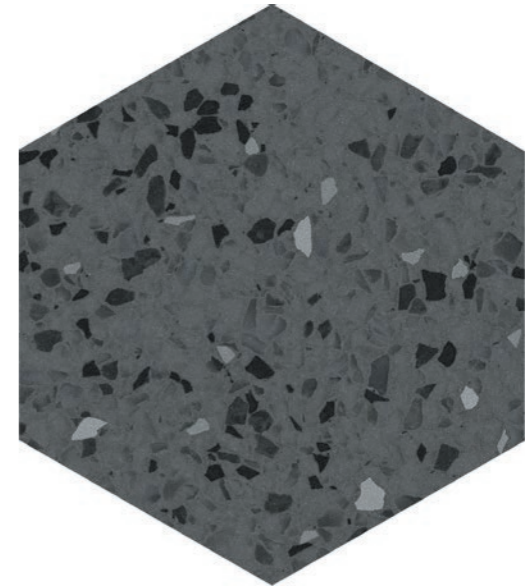

# TERRA

Terra White Speckled  
Size: 8.1x9.25"

Terra Pepper Speckled  
Size: 8.1x9.25"

Terra Multicolor Speckled  
Size: 8.1x9.25"

Product Name	Material	Surface	Sheet Size	Chip Size	Thickness	Packing	Sheet or piece Coverage sq.ft	Sold By	Sq.Ft/box	Weight/Sheet or sq.ft	Weight/Box
Terra White Speckled	Porcelain	Matte	8"	8.1x9.25"	5/16"	25 pcs/box	0.397	box	9.93	3.83	38
Terra Pepper Speckled	Porcelain	Matte	8"	8.1x9.25"	5/16"	25 pcs/box	0.397	box	9.93	3.83	38
Terra Multicolor Speckled	Porcelain	Matte	8"	8.1x9.25"	5/16"	25 pcs/box	0.397	box	9.93	3.83	38

# TERRA

Terra Grey Speckled  
Size: 8.1x9.25"

Terra Blue Speckled  
Size: 8.1x9.25"

Product Name	Material	Surface	Sheet Size	Chip Size	Thickness	Packing	Sheet or piece Coverage sq.ft	Sold By	Sq.Ft/box	Weight/Sheet or sq.ft	Weight/Box
Terra Grey Speckled	Porcelain	Matte	8"	8.1x9.25"	5/16"	25 pcs/box	0.397	box	9.93	3.83	38
Terra Blue Speckled	Porcelain	Matte	8"	8.1x9.25"	5/16"	25 pcs/box	0.397	box	9.93	3.83	38