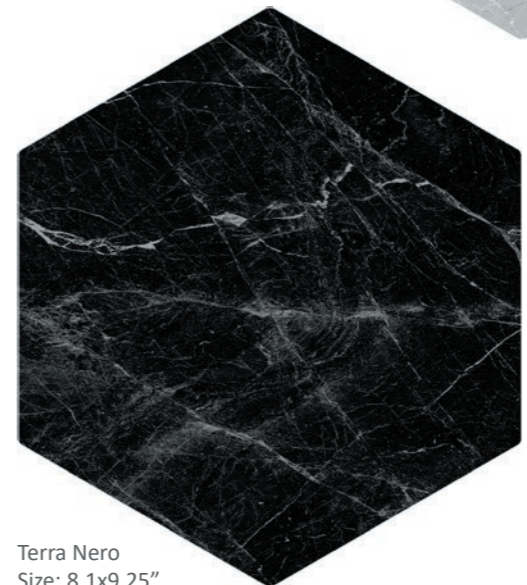

Terra Nero
Size: 8.1x9.25"

Product Name	Material	Surface	Sheet Size	Chip Size	Thickness	Packing	Sheet or piece Coverage sq.ft	Sold By	Sq.Ft/box	Weight/Sheet or sq.ft	Weight/Box
Terra Carrara	Porcelain	Matte	8"	8.1x9.25"	5/16"	25 pcs/box	0.397	box	9.93	3.83	38
Terra Bardiglio	Porcelain	Matte	8"	8.1x9.25"	5/16"	25 pcs/box	0.397	box	9.93	3.83	38
Terra Nero	Porcelain	Matte	8"	8.1x9.25"	5/16"	25 pcs/box	0.397	box	9.93	3.83	38