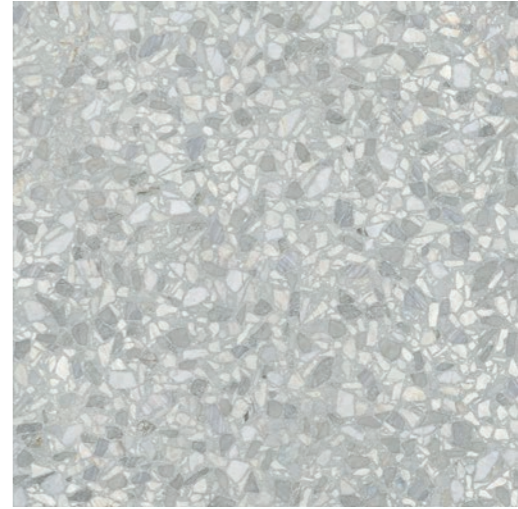

# TERRA

Terra Multicolor Speckled 24x24  
Size: 23.94x23.94"

Product Name	Material	Surface	Sheet Size	Chip Size	Thickness	Packing	Sheet or piece Coverage sq.ft	Sold By	Sq.Ft/box	Weight/Sheet or sq.ft	Weight/Box
Terra Multicolor Speckled 24x24	Porcelain	Matte	23.94x23.94"	23.94x23.94"	5/16"	4 pcs/box	3.983	box	15.93		

Terra Pepper Speckled 24x24  
Size: 23.94x23.94"

Terra Grey Speckled 24x24  
Size: 23.94x23.94"

Product Name	Material	Surface	Sheet Size	Chip Size	Thickness	Packing	Sheet or piece Coverage sq.ft	Sold By	Sq.Ft/box	Weight/Sheet or sq.ft	Weight/Box
Terra Pepper Speckled 24x24	Porcelain	Matte	23.94x23.94"	23.94x23.94"	5/16"	4 pcs/box	3.983	box	15.93		
Terra Grey Speckled 24x24	Porcelain	Matte	23.94x23.94"	23.94x23.94"	5/16"	4 pcs/box	3.983	box	15.93		