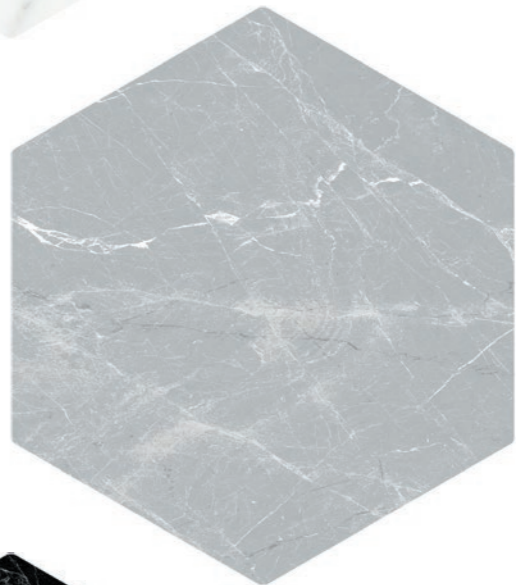

Terra Bardiglio
Size: 8.1x9.25"