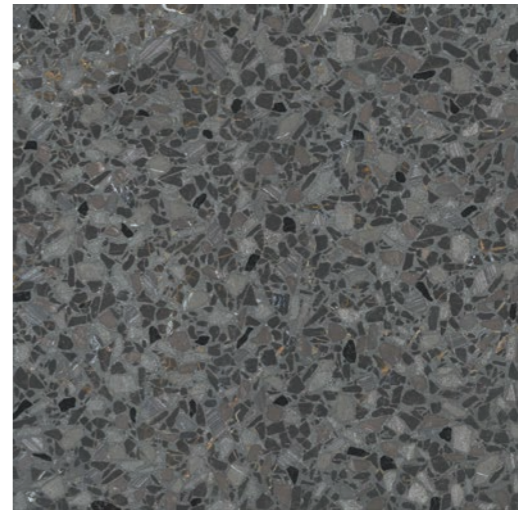

Terra Egeo Black 36x36
Size: 35.43x35.43"

Product Name	Material	Surface	Sheet Size	Chip Size	Thickness	Packing	Sheet or piece Coverage sq.ft	Sold By	Sq.Ft/box	Weight/Sheet or sq.ft	Weight/Box
Terra Egeo White 36x36	Porcelain		35.43x35.43"	35.43x35.43"	3/8"	1 pcs/box	8.719	box	8.72		
Terra Egeo Black 36x36	Porcelain		35.43x35.43"	35.43x35.43"	3/8"	1 pcs/box	8.719	box	8.72