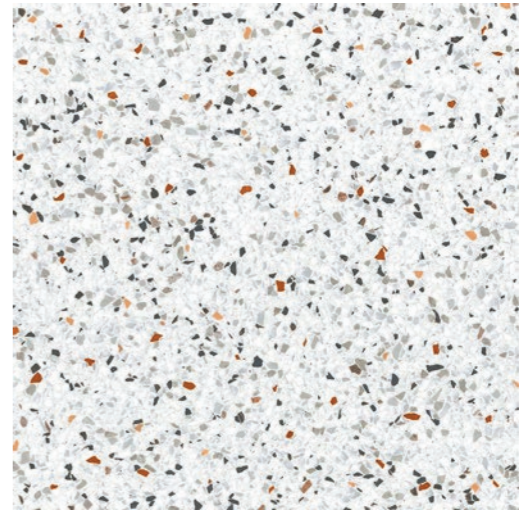

# TERRA

Terra White Speckled 24x24  
Size: 23.94x23.94"

Terra Blue Speckled 24x24  
Size: 23.94x23.94"

Product Name	Material	Surface	Sheet Size	Chip Size	Thickness	Packing	Sheet or piece Coverage sq.ft	Sold By	Sq.Ft/box	Weight/Sheet or sq.ft	Weight/Box
Terra White Speckled 24x24	Porcelain	Matte	23.94x23.94"	23.94x23.94"	5/16"	4 pcs/box	3.983	box	15.93		
Terra Blue Speckled 24x24	Porcelain	Matte	23.94x23.94"	23.94x23.94"	5/16"	4 pcs/box	3.983	box	15.93		

# TERRA

Terra Multicolor Speckled 24x24  
Size: 23.94x23.94"

Product Name	Material	Surface	Sheet Size	Chip Size	Thickness	Packing	Sheet or piece Coverage sq.ft	Sold By	Sq.Ft/box	Weight/Sheet or sq.ft	Weight/Box
Terra Multicolor Speckled 24x24	Porcelain	Matte	23.94x23.94"	23.94x23.94"	5/16"	4 pcs/box	3.983	box	15.93		

Terra Pepper Speckled 24x24  
Size: 23.94x23.94"

Terra Grey Speckled 24x24  
Size: 23.94x23.94"

Product Name	Material	Surface	Sheet Size	Chip Size	Thickness	Packing	Sheet or piece Coverage sq.ft	Sold By	Sq.Ft/box	Weight/Sheet or sq.ft	Weight/Box
Terra Pepper Speckled 24x24	Porcelain	Matte	23.94x23.94"	23.94x23.94"	5/16"	4 pcs/box	3.983	box	15.93		
Terra Grey Speckled 24x24	Porcelain	Matte	23.94x23.94"	23.94x23.94"	5/16"	4 pcs/box	3.983	box	15.93		