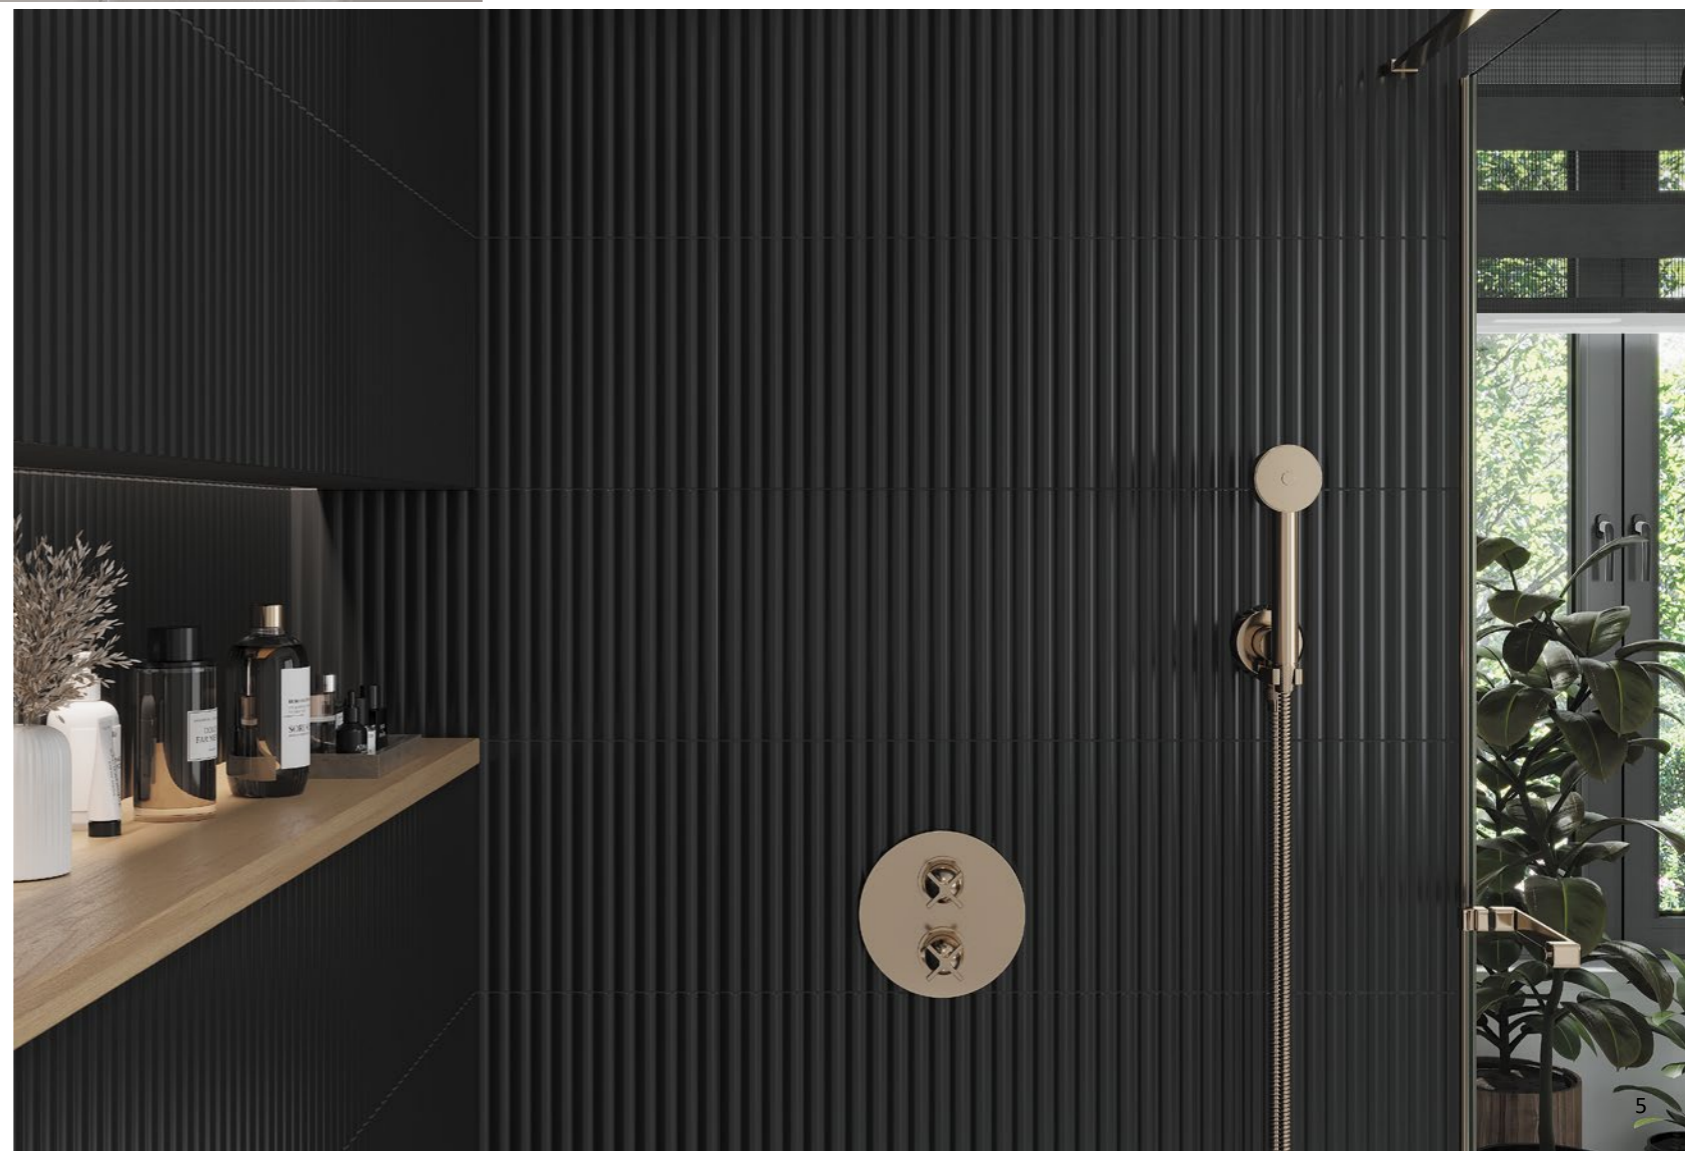

IMPRESSIONS

NAME: IMPRESSIONS SLATE WHITE
 CODE: IMPS-SLT-WHT
 SIZE: 11.81X35.43"

NAME: IMPRESSIONS SLATE BLACK
 CODE: IMPS-SLT-BLK
 SIZE: 11.81X35.43"

NAME: IMPRESSIONS DOTS DECO
 CODE: IMPS-DOT-DEC
 SIZE: 11.42X39.40"