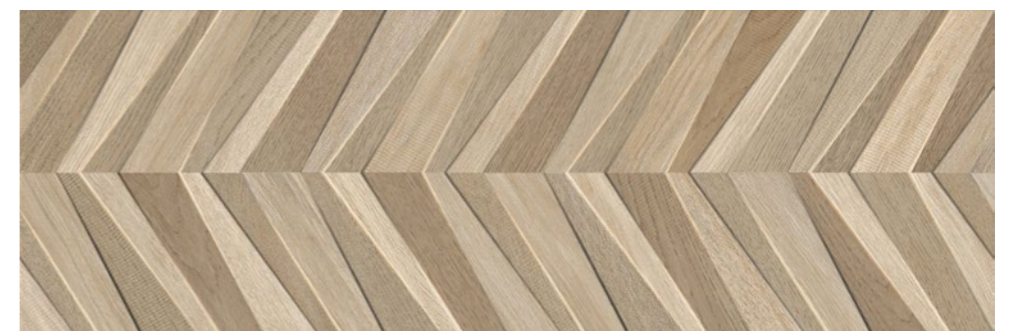

Zen Loire Chevron Dark 16x48
Code: ZEN-LOI-DAR-1648
Size: 15.75x47.25"

Code	Name	Material	Size	Thickness	Surface	Packing	SqFt/Box	Weight/Box
ZEN-LOI-LIT-1648	Zen Loire Chevron Light 16x48	Ceramic	15.75x47.25"				15.50	63.55
ZEN-LOI-DAR-1648	Zen Loire Chevron Dark 16x48	Ceramic	15.75x47.25"				15.50	63.55