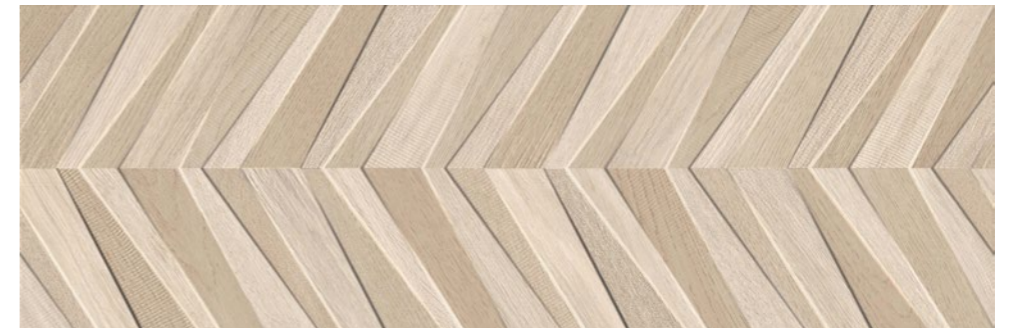

Zen Loire Chevron Light 16x48
Code: ZEN-LOI-LIT-1648
Size: 15.75x47.25"