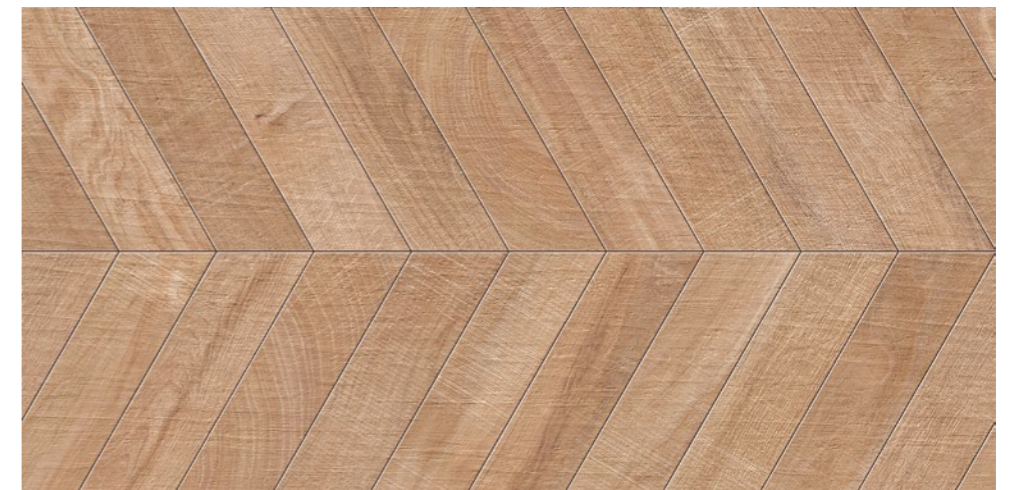

Zen
maple

Zen Natural 8x48
Code: ZEN-NAT-848
Size: 7.87x47.25"

Zen Deco Natural 24x48
Code: ZEN-DEC-NAT-2448
Size: 23.7x47.25"

Zen Chevron Natural 24x48
Code: ZEN-CHV-NAT-2448
Size: 23.7x47.25"

Code	Name	Material	Size	Thickness	Surface	Packing	SqFt/Box	Wight/Box
ZEN-NAT-848	Zen Natural 8x48	Colored Body Porcelain	7.87x47.25"	7/16"	Matte	5 pcs/box	12.912	63.00
ZEN-DEC-NAT-2448	Zen Deco Natural 24x48	Colored Body Porcelain	23.7x47.25"	7/16"	Matte	2 pcs/box	15.490	80.48
ZEN-CHV-NAT-2448	Zen Chevron Natural 24x48	Colored Body Porcelain	23.7x47.25"	7/16"	Matte	2 pcs/box	15.490	80.48

Zen Concept 30x30
Code: ZEN-CONC-3030
Size: 29.53x29.53"

Code	Name	Material	Size	Thickness	Surface	Packing	SqFt/Box	Wight/Box
ZEN-CONC-3030	Zen Concept 30x30	Colored Body Porcelain	29.53x29.53"				12.16	63.25