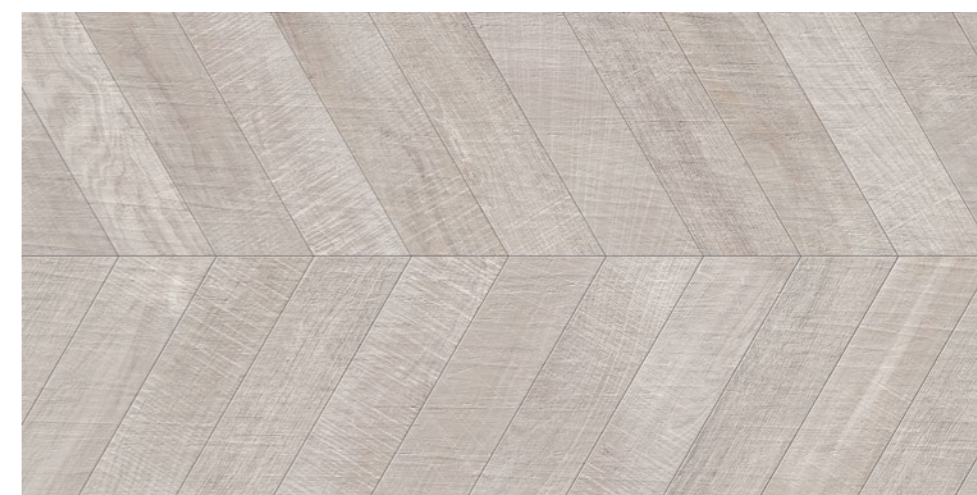

Zen Chevron Grey 24x48
Code: ZEN-CHV-GRE-2448
Size: 23.7x47.25"

Code	Name	Material	Size	Thickness	Surface	Packing	SqFt/Box	Wight/Box
ZEN-GRE-848	Zen Grey 8x48	Colored Body Porcelain	7.87x47.25"	7/16"	Matte	5 pcs/box	12.91	63.00
ZEN-DEC-GRE-2448	Zen Deco Grey 24x48	Colored Body Porcelain	23.7x47.25"	7/16"	Matte	2 pcs/box	15.49	80.48
ZEN-CHV-GRE-2448	Zen Chevron Grey 24x48	Colored Body Porcelain	23.7x47.25"	7/16"	Matte	2 pcs/box	15.49	80.48