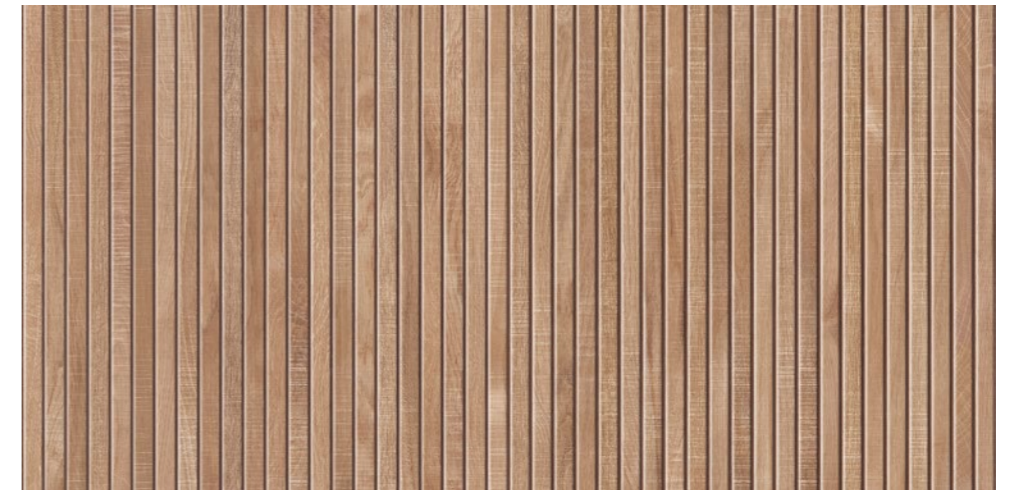

grey

Zen maple

Zen Maple 8x48
Code: ZEN-MAP-848
Size: 7.87x47.25"

Zen Deco Maple 24x48
Code: ZEN-DEC-MAP-2448
Size: 23.7x47.25"

Zen Chevron Maple 24x48
Code: ZEN-CHV-MAP-2448
Size: 23.7x47.25"

Code	Name	Material	Size	Thickness	Surface	Packing	SqFt/Box	Weight/Box
ZEN-MAP-848	Zen Maple 8x48	Colored Body Porcelain	7.87x47.25"	7/16"	Matte	5 pcs/box	12.912	63.00
ZEN-DEC-MAP-2448	Zen Deco Maple 24x48	Colored Body Porcelain	23.7x47.25"	7/16"	Matte	2 pcs/box	15.490	80.48
ZEN-CHV-MAP-2448	Zen Chevron Maple 24x48	Colored Body Porcelain	23.7x47.25"	7/16"	Matte	2 pcs/box	15.490	80.48

Zen
maple

Zen Natural 8x48
Code: ZEN-NAT-848
Size: 7.87x47.25"

Zen Deco Natural 24x48
Code: ZEN-DEC-NAT-2448
Size: 23.7x47.25"

Zen Chevron Natural 24x48
Code: ZEN-CHV-NAT-2448
Size: 23.7x47.25"

Code	Name	Material	Size	Thickness	Surface	Packing	SqFt/Box	Wight/Box
ZEN-NAT-848	Zen Natural 8x48	Colored Body Porcelain	7.87x47.25"	7/16"	Matte	5 pcs/box	12.912	63.00
ZEN-DEC-NAT-2448	Zen Deco Natural 24x48	Colored Body Porcelain	23.7x47.25"	7/16"	Matte	2 pcs/box	15.490	80.48
ZEN-CHV-NAT-2448	Zen Chevron Natural 24x48	Colored Body Porcelain	23.7x47.25"	7/16"	Matte	2 pcs/box	15.490	80.48