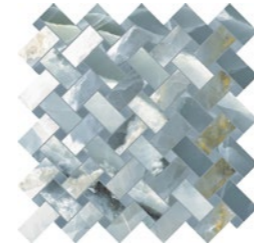

Product Name	Material	Surface	Size	Thickness	Packing pcs/box	Sheet or piece coverage sq.ft	Sold By	Sq.Ft/box	Weight/Sheet or sq.ft	Weight/Box or sq.ft
Imperial Onyx Green Mosaic	Porcelain	Matte	11.81x11.81"	3/8"	5	0.969	sheet	4.84	3.85	19.25
Imperial Onyx Green 36x36	Porcelain	Lappato	36x36"	3/8"	2	7.750	box	15.50	4.51	69.85
Imperial Onyx Green 24x48	Porcelain	Lappato	24x48"	3/8"	2	7.750	box	15.50	4.51	69.85