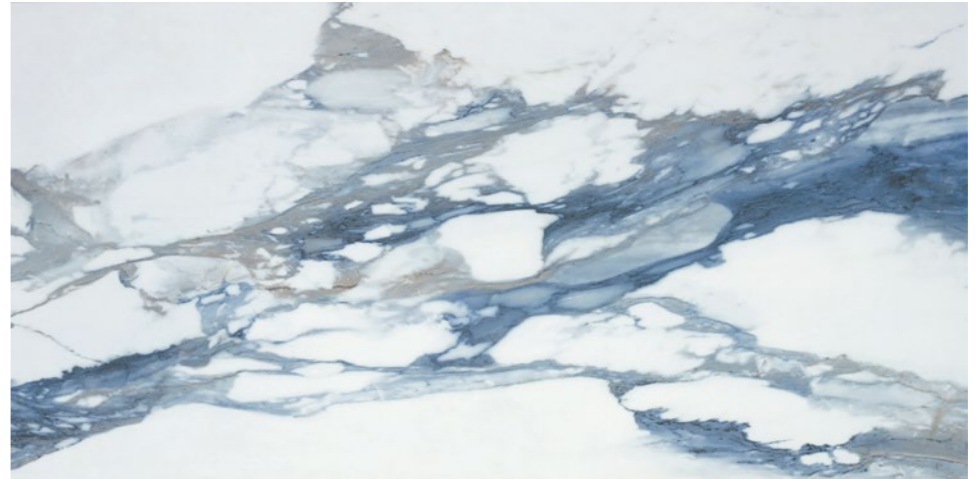

Product Name	Material	Surface	Size	Thickness	Packing pcs/box	Sheet or piece coverage sq.ft	Sold By	Sq.Ft/box	Weight/Sheet or sq.ft	Weight/Box or sq.ft
Imperial Patagonia Blue 24x48	Porcelain	Polished	23.23x46.85"	13/32"	2	7.558	box	15.12	4.93	74.52
Imperial Galaxy Beige 24x48	Porcelain	Polished	23.23x46.85"	13/32"	2	7.558	box	15.12	4.93	74.52
Imperial Metro Black 24x48	Porcelain	Polished	23.23x46.85"	13/32"	2	7.558	box	15.12	4.93	74.52