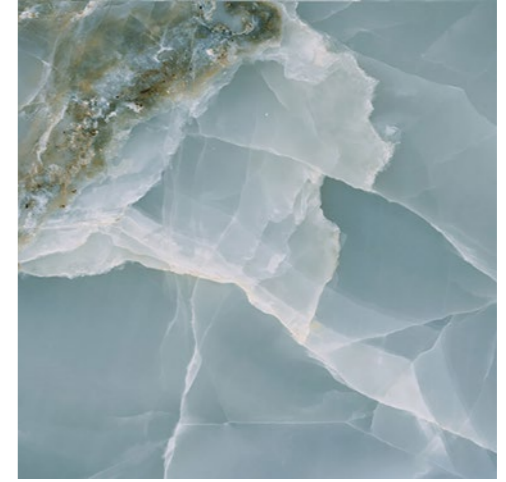

Product Name	Material	Surface	Size	Thickness	Packing pcs/box	Sheet or piece coverage sq.ft	Sold By	Sq.Ft/box	Weight/Sheet or sq.ft	Weight/Box or sq.ft
Imperial Onyx Green Mosaic	Porcelain	Matte	11.81x11.81"	3/8"	5	0.969	sheet	4.84	3.85	19.25
Imperial Onyx Green 36x36	Porcelain	Lappato	36x36"	3/8"	2	7.750	box	15.50	4.51	69.85
Imperial Onyx Green 24x48	Porcelain	Lappato	24x48"	3/8"	2	7.750	box	15.50	4.51	69.85