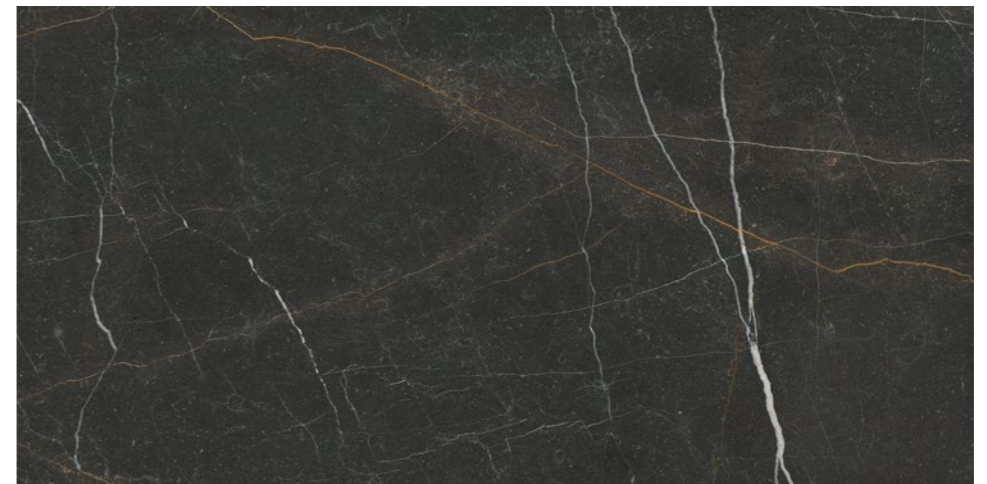

Imperial Anthracite Mosaic  
Code: IMP-ANT-MOS  
Size: 11.81x11.81"

Imperial Gold Nero Hex  
Code: IMP-GLD-NER-HEX  
Size: 8.86x12.8"

Imperial Anthracite 24x48  
Code: IMP-ANT-2448  
Size: 23.7x47.25"

Imperial Gold Nero 24x48  
Code: IMP-GLD-NER-2448  
Size: 23.7x47.25"