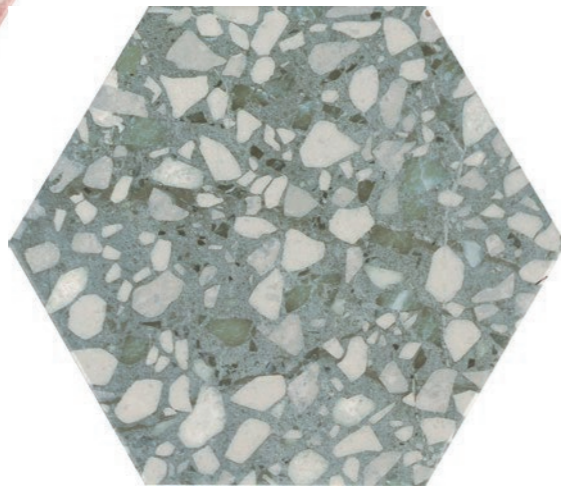

HEXA

HEXA

Hexa Lava
Code: HEX-LAV
Size: 9.05x10.63"

Hexa Borneo Lava
Code: HEX-BOR-LAV
Size: 9.05x10.63"

Product Name	Material	Surface	Sheet Size	Chip Size	Thickness	Packing	Sheet or piece Coverage sq.ft	Sold By	Sq.Ft/box	Weight/Sheet or sq.ft	Weight/Box
Hexa Lava	Porcelain	Matte	9.05x10.63"	9.05x10.63"	5/16"	16 pcs/box	0.505	box	8.073	4.09	33
Hexa Borneo Lava	Porcelain	Textured	9.05x10.63"	9.05x10.63"	5/16"	16 pcs/box	0.505	box	8.073	4.09	33

Hexa Esmeralda
Code: HEX-ESM
Size: 9.05x10.63"

Hexa Borneo Esmeralda
Code: HEX-BOR-ESM
Size: 9.05x10.63"

Product Name	Material	Surface	Sheet Size	Chip Size	Thickness	Packing	Sheet or piece Coverage sq.ft	Sold By	Sq.Ft/box	Weight/Sheet or sq.ft	Weight/Box
Hexa Esmeralda	Porcelain	Matte	9.05x10.63"	9.05x10.63"	5/16"	16 pcs/box	0.505	box	8.073	4.09	33
Hexa Borneo Esmeralda	Porcelain	Textured	9.05x10.63"	9.05x10.63"	5/16"	16 pcs/box	0.505	box	8.073	4.09	33

HEXA

Hexa Terrazzo Talc
Code: HEX-TER-TAL
Size: 9.05x10.63"

Hexa Terrazzo Rose
Code: HEX-TER-ROS
Size: 9.05x10.63"

Hexa Terrazzo Sage
Code: HEX-TER-SAG
Size: 9.05x10.63"

Product Name	Material	Surface	Sheet Size	Chip Size	Thickness	Packing	Sheet or piece Coverage sq.ft	Sold By	Sq.Ft/box	Weight/Sheet or sq.ft	Weight/Box
Hexa Terrazzo Talc	Porcelain	Matte	9.05x10.63"	9.05x10.63"	5/16"	16 pcs/box	0.505	box	8.073	4.09	33
Hexa Terrazzo Rose	Porcelain	Matte	9.05x10.63"	9.05x10.63"	5/16"	16 pcs/box	0.505	box	8.073	4.09	33
Hexa Terrazzo Sage	Porcelain	Matte	9.05x10.63"	9.05x10.63"	5/16"	16 pcs/box	0.505	box	8.073	4.09	33