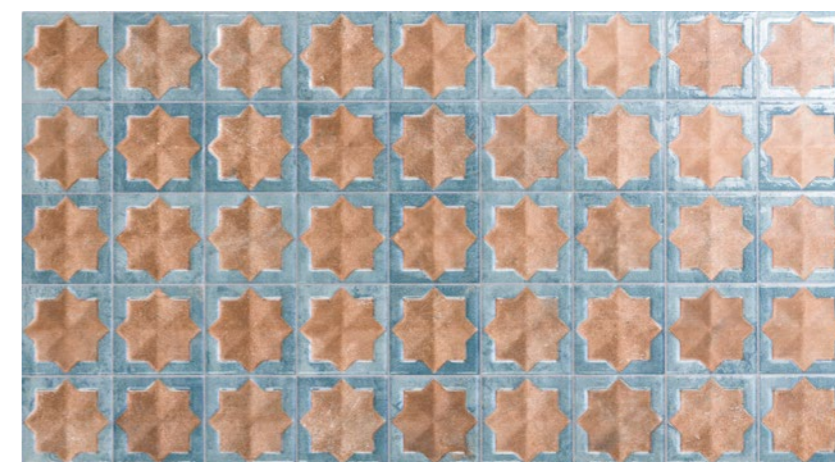

MIR[®]
porcelain
collections

Designs for your lifestyle

ALCAZAR ✦

Alcazar White 12x22
Code: ALZ-WHT-1222
Size: 12.2x22

Alcazar Cotto 12x22
Code: ALZ-COT-1222
Size: 12.2x22

Code	Name	Material	Size	Thickness	Surface	Packing	SqFt/Box	Weight/Box
ALZ-WHT-1222	Alcazar White 12x22	Porcelain	12.2x22"	3/8"	Matte with Gloss Details	7 pcs/box	13.025	57.00
ALZ-COT-1222	Alcazar Cotto 12x22	Porcelain	12.2x22"	3/8"	Matte with Gloss Details	7 pcs/box	13.025	57.00

Alcazar Aqua 12x22
Code: ALZ-AQ-1222
Size: 12.2x22

Alcazar Terra 12x22
Code: ALZ-TER-1222
Size: 12.2x22

Code	Name	Material	Size	Thickness	Surface	Packing	SqFt/Box	Weight/Box
ALZ-AQ-1222	Alcazar Aqua 12x22	Porcelain	12.2x22"	3/8"	Matte with Gloss Details	7 pcs/box	13.025	57.00
ALZ-TER-1222	Alcazar Terra 12x22	Porcelain	12.2x22"	3/8"	Matte with Gloss Details	7 pcs/box	13.025	57.00